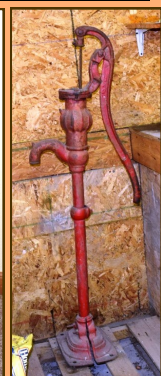

**Real Estate** This 2000 square foot home located at 708 Lori Drive in Boonville, MO was built in 1983 and has 3 bedrooms and 2 baths. The main level of the home opens up in to a cozy living room with a brick front fireplace. There is a formal dining room that opens into the newly remodeled kitchen. The master bedroom and bath as well as 2 additional bedrooms can also be found on the main level. The lower level of the home consists of a walk-out basement and has an additional family room, utility room and 2 car garage. The home is situated on an 83'x126' lot in an excellent neighborhood. For more information or private viewing contact Cody Martin at 660-888-3460 or Teresa Martin at 660-888-9518.

## FURNITURE

Ornate Cast Iron Smoke Stand – Dining Table w/ 4 Rolling Chairs – Marble Top Lamp Stand - Lg. China Hutch – Brown Elec. Recliner – 3pc. Bedroom Set (King Bed, Dresser, Chest) - Mission Hall Tree White Pnd. Chest of Drawers – Lg. Pine Stool - Globe on Stand – Leather Desk Chair – Book Shelves – Dressing Mirror – Maple Rocking Chair

## OUTDOOR & UTILITY

Heavy Metal Shelving – Step Ladder – Gardening Tools – Hand Pump – Various Hardware – Saw Horses – Vintage Golf Clubs - Hoses

Sellers: Randy & Lauralyn Fry

[www.martinauctioncompany.com](http://www.martinauctioncompany.com)