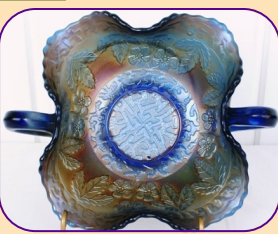

China Royal Bayreuth (Pansy, Orchid Tea Pot, Plates(2) – Tomato Creamer – Mugs – Toothpicks – Nappy) – T&V Limoges Humidor (Banjo Boy) – Lusterware Pitchers - Flow Blue Creamer, Dinner Plate – Portrait Plate - Game Plates - Victoria Ware Ironstone Graduated Pitchers – Lg. Selection Beverly Hix Hnd. Pntd. China - Lg. Collection Hnd. Pntd. China - RS Prussia - Bavaria - Limoges – Staffordshire – Crown Ducal Biscuit Jar - Lefton Figs. – Hummel Figs - Belleek - Taylor Smith China Set "Conversation" – Lu Ray Pastel China Set - Various Cups & Saucers - Pink Fire King Swirl Cream & Sugar - Ballerina China Set "Silver Rose" – Imperial China Set – Dynasty China Set (new in box) - China Shoes - Misc. Figs.—**Lg. Collection Jewel Tea some w/ original tags:** (Metal Cake Cover – Metal Canisters – Cookie Jar – Ball Water Pitcher – Coffee Pot – Aladdin Tea Pot – Lg. & Sm. Salt & Peppers – Cups & Saucers – Plates – Pie Plates – Casseroles – Nest of Bowls – Salad & Bread Plates – Custards – Berry Dishes – Water Glasses)