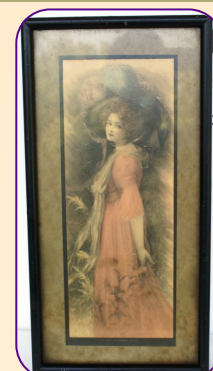

Furniture

Wood Carved Oriental Trunk – 4-Drawer Chest, Buffet & Dining Table Set - What-Not-Shelves – 3-Drawer Drop Front Secretary – Lighted Curio Cabinet – Vic. Rocker - Brass Hall Tree – Coffee Table - End Tables – Kitchen Table & Chairs – Sofa – Arm Chairs – Floor Lamps – Quilt Rack – Full Beds – Dresser – Various Chairs