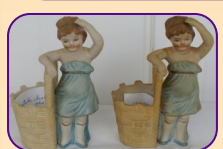

Antiques & Collectibles
Sterling (32 pc. Flatware Set, Bud Vases, Candle Holders) – GWW Type Lamp – Colorama Sherbet & Water Sets (in box) - Mother of Pearl Carving Set & Others – Cast Iron Figs & Banks (Cats, Elephants, Dogs, Bells, Door Stops, Mini's, Black Americana, Sad Irons, Book Ends, Door Knockers - and more) – Dresser Set – Silver Plate – Thimbles – Black Americana – Precious Moments – Burnt Wood Glove Box – Framed Pics – Coffee Grinder – Dolls – Doll Furniture – Brass Figs – Wooden Figs – Ceramic Clowns – Religious Figs – Krispy Korn – Buttons – Owl Figs – Brass GWW Type Lamp – Captain America Mask – Standard Oil Household Wax – Mini Oil Lamps – 2 Gal Crock - Crock Jugs – 1 Gal Crocks – Cream Can – Fur Coat – Steins – Chalk Girl – Costume Jewelry – Religious Items – Brass Figs. – Old Post Cards – Aprons – Elgin Clock – Gilmore Girl Framed Print – Philco Watch – Arrowheads – Aunt Jemima