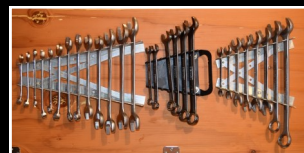

Makita Belt Sander (mb) - Milwaukee Sawzall - 7 1/2" Skill Saw - Milwaukee Cordless Drill M12 - Porter Cable 19.2V Cordless Drill - Milwaukee Sawzall (mb) - 7 1/4" Skill Saw Mag 77 - Dewalt 12v Cordless Drill - B&D Skill Saw - Milwaukee Angle Grinder - Dremel Multi Pro Kit - Dewalt 790 12" Contractors Radial Arm Saw - Baldor Grinder Buffer - Milwaukee Heavy Duty Magnum Drill - Houdaille Powermatic Planer - Porter Cable 4 1/2" Circular Saw - Milwaukee Dbl. Wheel Grinder - Jig Saw - Dewalt Drill - Dewalt Angle Grinder - Makita Hammer Drill - Porter Cable Sander - Bosch Jig Saw - Skill Sanders - Makita Palm Sander - Lg. Selection Drill Bit Indexes - Lg. Selection Circular Saw Blades - Hole Saws - Belt Sander Pads - Skill 14.4v Drill - Makita 2.6ah Cordless Drill

POWER TOOLS

Makita Belt Sander (mb) - Milwaukee Sawzall - 7 1/2" Skill Saw - Milwaukee Cordless Drill M12 - Porter Cable 19.2V Cordless Drill - Milwaukee Sawzall (mb) - 7 1/4" Skill Saw Mag 77 - Dewalt 12v Cordless Drill - B&D Skill Saw - Milwaukee Angle Grinder - Dremel Multi Pro Kit - Dewalt 790 12" Contractors Radial Arm Saw - Baldor Grinder Buffer - Milwaukee Heavy Duty Magnum Drill - Houdaille Powermatic Planer - Porter Cable 4 1/2" Circular Saw - Milwaukee Dbl. Wheel Grinder - Jig Saw - Dewalt Drill - Dewalt Angle Grinder - Makita Hammer Drill - Porter Cable Sander - Bosch Jig Saw - Skill Sanders - Makita Palm Sander - Lg. Selection Drill Bit Indexes - Lg. Selection Circular Saw Blades - Hole Saws - Belt Sander Pads - Skill 14.4v Drill - Makita 2.6ah Cordless Drill

HAND TOOLS

50+ Wood Planes Various Blades & Styles - Mayes 4" Wood Level - 6" American Level - Quick Grip Bar Clamps - Goldblatt 48" T-Square - 24" Pipe-wrench - Disston Hand Saws - Stanley Chisel Set - MF Miter Box - Ratcheting Screw Drivers - Brace & Bits - Crescent Wrenches - Pipe Wrenches - Vises - Wet Stones - Files - 1/2" Drive Socket Set - Hatches - Rivet Gun - C-Clamps - Sheet Rock Tools - Draw Knives - Vise Grips - Channel Locks - Estwing Hammers - Socket Sets - Ball Ping Hammers - Keen Kutter Hammer - SK Socket Set 1/2" Drive (7/16 - 1 1/8) - SK Socket Set 3/8" Drive - PryBars - Tap & Dye - Box End & Open End Wrenches - Needle Nose Pliers - Tin Snips - Bench Vises - Hammers - Mallets - 8" Bar Clamp - 2" Peerless Level

SHOP RELATED ITEMS

Craftsman Rolling Tool Box - 10gal Shop Vac - 15" Shop Vac Hose - Painting Supplies - Kennedy Tool Boxes & Organizers - Shop Tables - Ext. Cords - Channel Lock 2 1/2" & 8gal Shop Vac - 8gal Air Compressor - 12gal Shop Vac - Var. Lumber - Saw Horses - Lg. Selection Hardware - Woodworking Books - Lg. Selection Light Bulbs - Battery Charger - 5gal Shop Vac - Pro Lift 3300lb. Scissor Jack - Electrical Supplies - Meilink Combination Safe - Montgomery Ward Combination Safe - Tire Chains - Step Ladder

OUTDOOR & UTILITY

Lawnboy Self Propelled Push Mower w/Bagger - Stihl Leaf Blower BG75 - Snap-on Snow Blower - 24" Werner Ext. Ladder - 16" Werner Ext. Ladder - 6" Werner Step Ladder - Var. Wood Ladders - Var. Yard Tools - Garden Hose - Binoculars - Concrete Yard Ornaments