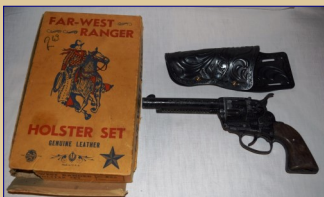

MARTIN AUCTION COMPANY

www.martinauctioncompany.com