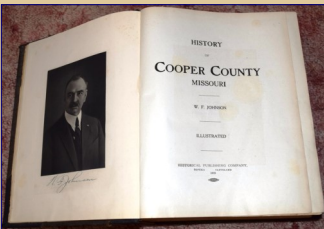

MARTIN AUCTION COMPANY

www.martinauctioncompany.com