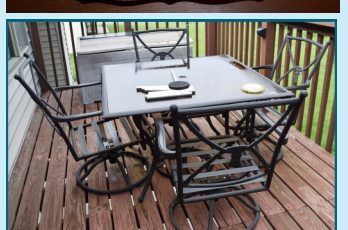

APPLIANCES & TV

Deep Freeze - Side-by-Side Refrigerator - GE Over Range Microwave - ASUS Flatscreen TV

FURNITURE

Oak Lead Glass Display Shelf - Sm. Oak Drop Leaf Table - Oak Grandfather Clock - Mahogany Grandfather Clock - Oak Sofa Table - Eastlake Spoon Carved Dresser - Telephone Chair - China Hutch - Modern Roll Top Desk - Marble Top Lamp Tables(3) - Walnut Fruit Carved Rocker - Kroehler Love Seat, Sofa & Arm Chair - Water Fall Bed & Chest of Drawers - Quilt Racks - Hoosier Type Kitchen Cupboard - Sewing Stand - Entertainment Stand - Arm Chairs - Full Brass Bed - Pnd. Drop Leaf Table - Corner Office Desk - Oak Rustic Sofa, Arm Chair, Rocker - Coffee Table - Green Pnd. Carpenter Box - Enamel Top Table - Waterfall Cedar Chest

OUTDOOR & UTILITY

Wicker Patio Furniture - Lawn Chairs - Fountain - Schwinn Fair Lady Bike - Metal Wardrobe - Golf Clubs - Drill Press - Shelving Units - Push Yard Sweep - Receiver Hitch Carry-All

Seller: Wade & Gwyneth Davis Trust