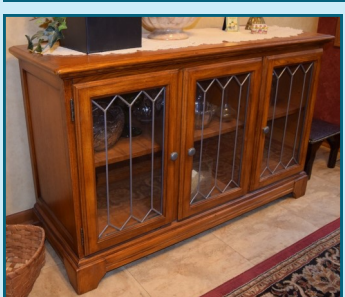

DAVIS TRUST AUCTION

504 Sonya Drive, Boonville, MO
Saturday, June 2nd, 2018 10a.m.

I have sold my home and downsized and therefore will be offering the following personal property for sale at auction. **Auctioneer's Note:** Wade and his late wife Gwynne are no strangers to the Boonville community. This is a good clean household sale with something for everyone. Please plan to attend. **Directions:** From downtown Boonville take Main Street south. Turn Left on Sonya Drive to auction. From I-70 take exit #103 MO-B. Go North on Main Street towards Boonville. Turn Right on Sonya Drive to auction. Watch for signs day of sale. **Terms:** Cash, valid check, Master Card/ Visa (5% convenience fee) with proper ID. Not responsible for accident, theft or errors in advertising, statements made day of auction take precedence over ads and printed material. For additional info go to www.martinauctioncompany.com or call Cody at 660-888-3460.

COLLECTIBLE GLASS & CHINA

Amethyst Carnival Vase - Fenton Blue Opal. Hobnail Water Set - Cranberry Opal. Squatty Pitcher - Fenton Blue Opal Hobnail Basket - Hens on Nest - Green/Pink Dep. - Rose Point Candle Sticks - Pressed/Pattern Glass Bowls - Sandwich Glass - Wexford Bowl - Pattern Glass Punch Bowl - Hand Pnd. China Bowls, Plates, etc - RS Prussia - Cups & Saucers - Iron Stone

COLLECTIBLES

Sterling (Meat Fork, Knife, Serving Spoons, Butters, Spoons, Forks & Knives, Candle Sticks, Compote) - Daisy 30 Butter Churn - Opera Glasses - Marbles - Rapaport Bros. Caster Jr. - Flutter - Leather Stirrups - Cannon Bookends - Brass Eagle - Dresser Mirror - Lead German Shepard Fig - Pitcher & Bowl - GWW Type Elec. Lamp - Sun Bonnet Quilt - Brass Duck Bookends - Sled - Wood Planes - Philco Radio - Old Quilts - Brass Blade Fan - Costume Jewelry