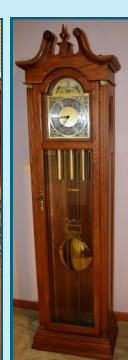

DAVIS TRUST AUCTION

504 Sonya Drive, Boonville, MO
Saturday, June 2nd, 2018 10a.m.

I have sold my home and downsized and therefore will be offering the following personal property for sale at auction. **Auctioneer's Note:** Wade and his late wife Gwynne are no strangers to the Boonville community. This is a good clean household sale with something for everyone. Please plan to attend. **Directions:** From downtown Boonville take Main Street south. Turn Left on Sonya Drive to auction. From I-70 take exit #103 MO-B. Go North on Main Street towards Boonville. Turn Right on Sonya Drive to auction. Watch for signs day of sale. **Terms:** Cash, valid check, Master Card/ Visa (5% convenience fee) with proper ID. Not responsible for accident, theft or errors in advertising, statements made day of auction take precedence over ads and printed material. For additional info go to www.martinauctioncompany.com or call Cody at 660-888-3460.

COLLECTIBLE GLASS & CHINA

Amethyst Carnival Vase - Fenton Blue Opal. Hobnail Water Set - Cranberry Opal. Squatty Pitcher - Fenton Blue Opal Hobnail Basket - Hens on Nest - Green/Pink Dep. - Rose Point Candle Sticks - Pressed/Pattern Glass Bowls - Sandwich Glass - Wexford Bowl - Pattern Glass Punch Bowl - Hand Pnd. China Bowls, Plates, etc - RS Prussia - Cups & Saucers - Iron Stone

COLLECTIBLES

Sterling (Meat Fork, Knife, Serving Spoons, Butters, Spoons, Forks & Knives, Candle Sticks, Compote) - Daisy 30 Butter Churn - Opera Glasses - Marbles - Rapaport Bros. Caster Jr. - Flutter - Leather Stirrups - Cannon Bookends - Brass Eagle - Dresser Mirror - Lead German Shepard Fig - Pitcher & Bowl - GWW Type Elec. Lamp - Sun Bonnet Quilt - Brass Duck Bookends - Sled - Wood Planes - Philco Radio - Old Quilts - Brass Blade Fan - Costume Jewelry