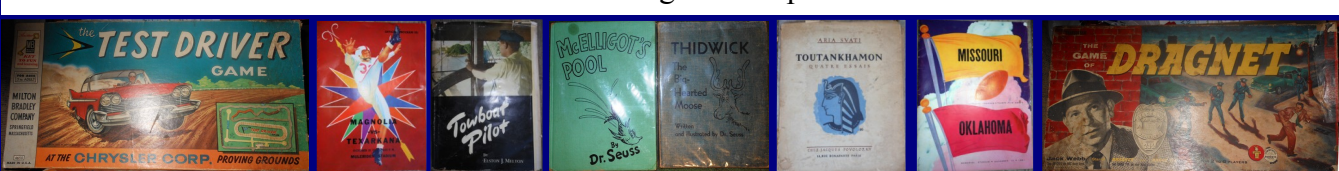

MARTIN AUCTION COMPANY

www.martinauctioncompany.com

Cody Martin
660-888-3460

Terry Quinlan
660-888-9493

Visit our website to sign up for email notifications. Receive auction notifications, electronic copies of sale bills, auction updates and more.