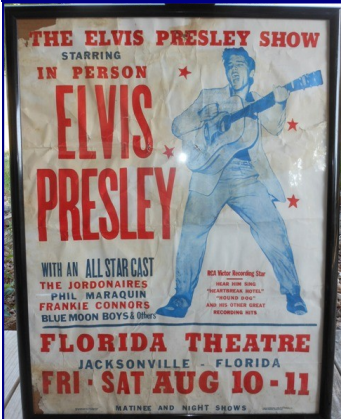

TOYS
Tonka Jeep - Sports Figs – Batman Cars – Ninja Turtle Cars – Super Hero Figs – Ghost Busters – GI Joe & Accessories – Electric Motor Kit w/ Motor Boat – Transformers – Looney Toons – Stuffed Animals – Nylint Dump Truck – Hot Wheels – BMW Motorcycle – George Harrison & Ringo Star Beatles Figs – Space Ray Gun – Boards Games (Test Driver, Drag Net)

MISC. FURNITURE, HOUSEHOLD & OUTDOORS ITEMS
Home Trend Grandfather Clocks New in Box (3) - 40qt. Turkey Cooker – Battery Powered Scooters – Power Washers - Ranch King Self Propelled Lawn Mower