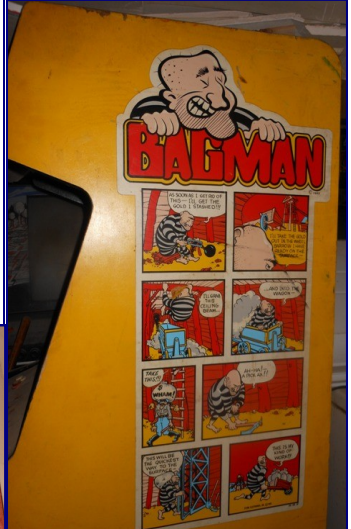

PUBLIC AUCTION

Cooper County Youth Fairgrounds

Saturday, July 21st, 2012 10a.m.

Auctioneer's Note: Unique collection of Pinball Machines, Arcade Games and Juke Boxes as well as other fine items for local households. This listing is incomplete at this time. Please watch for continuous updates and additional photos on web-site. **Directions:** West of Boonville off I-70 exit Mo. Highway 135, go east on Frontage Road, north of I-70 approximately 2 miles and go south over I-70 to fairgrounds) **Terms:** Cash or Good Check with Positive ID. Statements made day of sale take precedence over all printed material. For more information and additional photos visit our website at www.martinauctioncompany.com.

www.martinauctioncompany.com

PINBALL MACHINES

Williams Blackout – Meteor by Steve – Laser Ball – Time Warp – Circus – Gorgar – Combat – Solar Ride – and others

ARCADE GAMES & JUKE BOXES

Rock-ola Juke Boxes (12) – Cherry Master Poker Type Games – Hi-Lo Double-Up 8 Liner Deluxe (multiple) – Greyhound Hi-Lo Double-Up – Williams Defender Game – Universal Mr. Do! – Omega Double-Up Poker Machines – Shoot-to-Win – Akkanoid Game – Bomb Jack Game – Mrs. Packman Sit-Down Game – Express Raider Game – Dead Angle Game – Top Gun Game – Russian Attack Game – Atari Force Liberator Game – Bagman Game – Space Odyssey Game – Popeye Game – Centipede Game – Mania Challenge Game – World Series Game – Time Pilot Game – Riviera Game