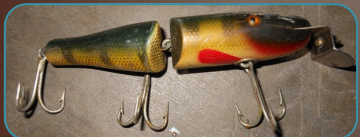

**- FURNITURE -**  
Ethan Allen - Table, Hutch 4 Chairs - Duncan Phyfe Drop Leaf Table - Coffee Tables - Lamp Tables - Couch - Swivel Rocker - Lift Chair - Glider Rocker - Oak Bookshelf - Telephone Stand - 4pc Waterfall Bedroom Set - 4pc Blonde Bedroom Set - 2pc Grey Bedroom Set - Valet - Hall Tree - Stool - Console Television - Oak Glider Rocker - Matching Couch & Swivel Chair - Floor Lamps - Lane Cedar Chest - Poker Table