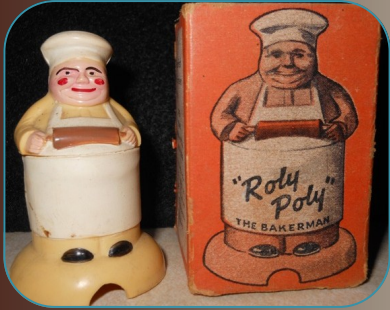

**- FURNITURE -**  
Ethan Allen - Table, Hutch 4 Chairs - Duncan Phyfe Drop Leaf Table - Coffee Tables - Lamp Tables - Couch - Swivel Rocker - Lift Chair - Glider Rocker - Oak Bookshelf - Telephone Stand - 4pc Waterfall Bedroom Set - 4pc Blonde Bedroom Set - 2pc Grey Bedroom Set - Valet - Hall Tree - Stool - Console Television - Oak Glider Rocker - Matching Couch & Swivel Chair - Floor Lamps - Lane Cedar Chest - Poker Table

**- COLLECTIBLES -**  
Waterbury Mantle Clock - Enamel Ware Coffee Pot - 5gal. Ruckles - MO. Wood Heel Box - Toy Cannons - Nazi Helmet - GI Helmet - GI Issue. Stack Handle Knife - Robert E. Lee Hotel Sign - U.S. Army Foot Locker - Hail Hitler Plaque - Fishing Lures - Cape Cod Pitcher, Vase, Salt & Pepper, Serving Dish - Fenton Coin Dot Basket - Occ. Japan Figurines - Kerosene Mini Lamps - Mini Enamel Tea Pot - Independence Hall Liberty Blue Plate - Viking Red Bowl - Hager Bowl - Lefton Jelly Dish - Roly Poly Cake Man - Art Glass - Ruby C/C - M.G. Eggnog Set, Cream & Sugar, Compote - Wood Carved Smoking Set - Bud Steins - Whiskey Decanters - Hager Urn - BB Guns - 7x50 Binoculars - Polaroid Land Camera & Accessories - Milk Glass Lamps